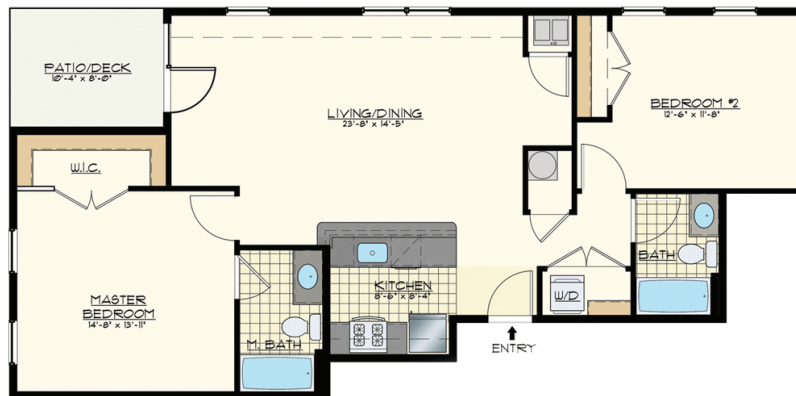

JACKSONVILLE
STATION

Luxury Living with You in Mind

Union Pacific
TWO BED APARTMENT

2 Bed

2 Bath

1132 sq ft

\$ _____

375 Jacksonville Road Warminster, PA 18974